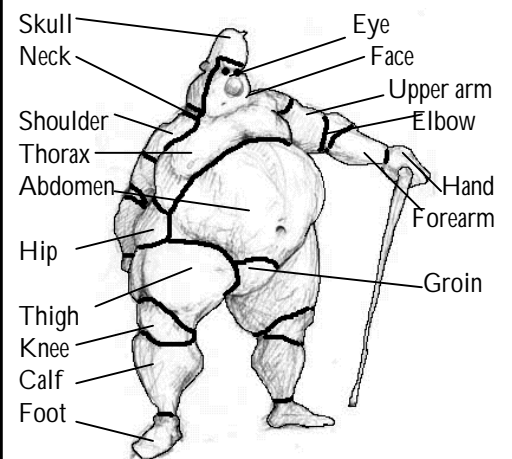

Equipment

Languages

Isho pts Colour pts

--	--

Encumbrance penalties

Stats	Kg*	Move	SPE
STR + CON	_____	= 0	-
STR + CON x1.5	_____	= -20	-2
STR + CON x2	_____	= -40	-5
STR + CON x2.5	_____	= -60	-8
STR + CON x10	_____	= No move	

(Max lift weight.)

*size modifier = +10/0/-10 kg.

Hit Locations

Wealth

Gemules	Gemlinks	Gems	Gemclusters	Gemstars

Loyalty

Nationality:
Patron/Lord:

Social rank:
Alliances/Pacts: